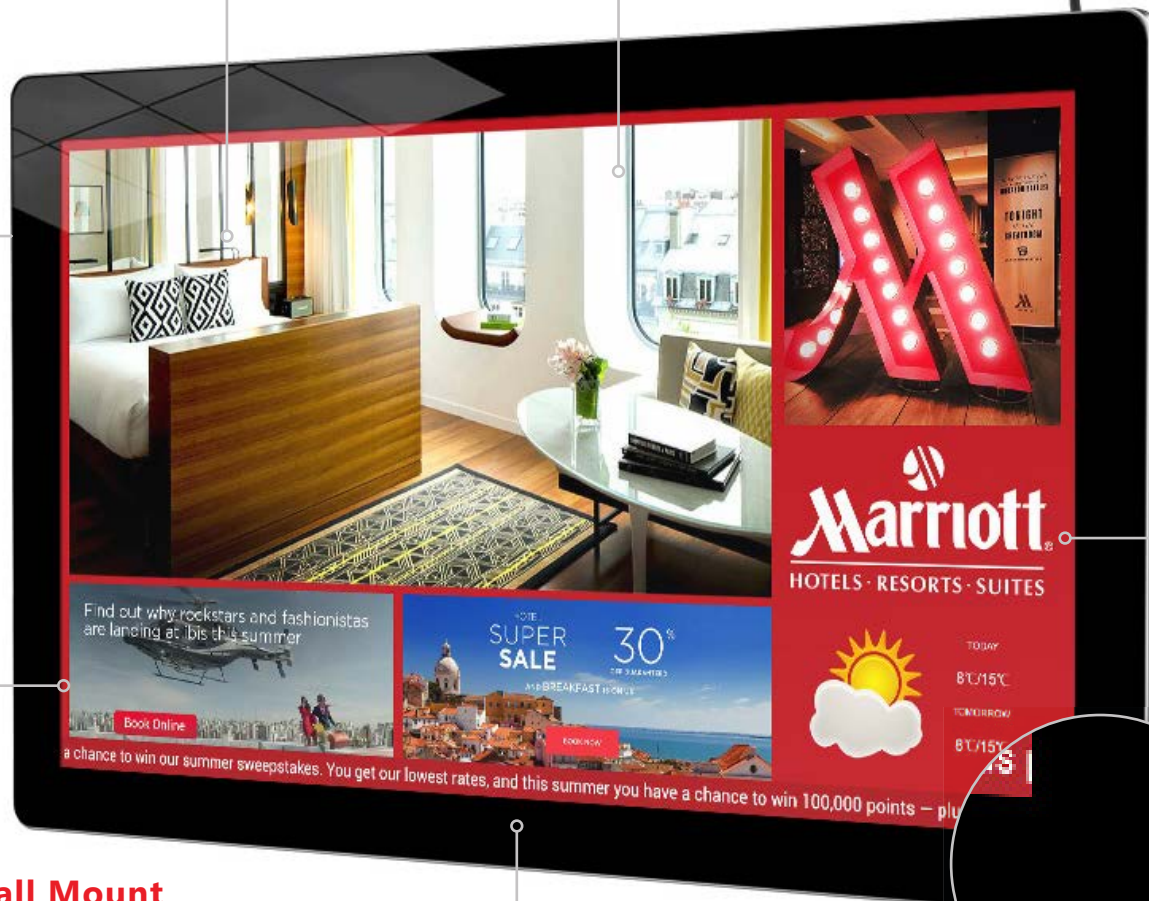

Attach Devices

If you want to use the screen as a monitor you can attach devices via HDMI and VGA.

Plug and Play

If there is no internet access available the screen can still be updated thanks to their backup USB update option. Simply package up your Playlist onto a USB stick and insert into the screen. Your templates, schedule and content will now copy over and start playing.

Free Wall Mount

The screen comes with a super-slim wall mount that allows the screen to be securely mounted in either landscape or portrait orientation.

Portrait/Landscape Orientation

The screen can be used in either a landscape or portrait orientation depending on your requirement.